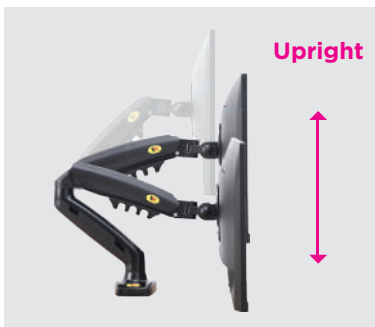

F80

Premium steel single arm Desktop Mount
For most 17" - 32"

New Style
New Design

Upright
260mm

Weight Capacity
2-9 Kg

Curved Monitor

VESA Compatible
75x75-100x100

Swivel Range
+90°~-90°

Tilt Range
+85° ~ -30°

Screen Rotation
360°

Upright

Upright (Height Adjustable)

Height can maximise or minimize according to the comfort level. Specially designed to feel free from stress and work.

Tilt

+85°

-30°

Screen Tilting

Tilt reduce the glare of overhead lights or if your monitor is too high and can't be adjusted to your eye level.

Rotation

360°

Screen Rotation

Specially Integrated for landscape and portrait view.