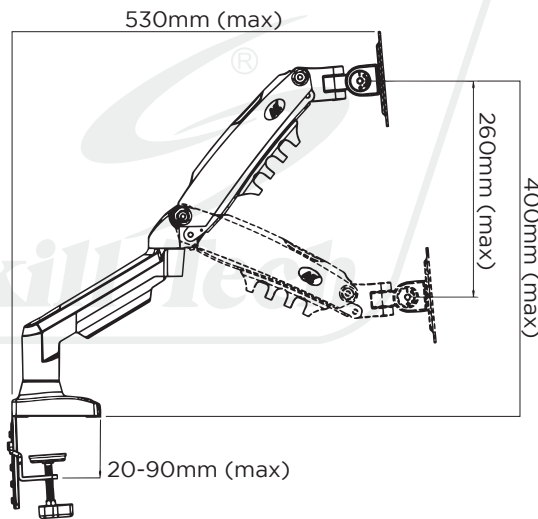

F80

Premium steel single arm Desktop Mount
For most 17" - 32"

New Style
New Design

Upright
260mm

Weight Capacity
2-9 Kg

Curved Monitor

VESA Compatible
75x75-100x100

Swivel Range
+90°~-90°

Tilt Range
+85° ~ -30°

Screen Rotation
360°

Upright

Upright (Height Adjustable)

Height can maximise or minimize according to the comfort level. Specially designed to feel free from stress and work.

Tilt

+85°

-30°

Screen Tilting

Tilt reduce the glare of overhead lights or if your monitor is too high and can't be adjusted to your eye level.

Rotation

360°

Screen Rotation

Specially Integrated for landscape and portrait view.