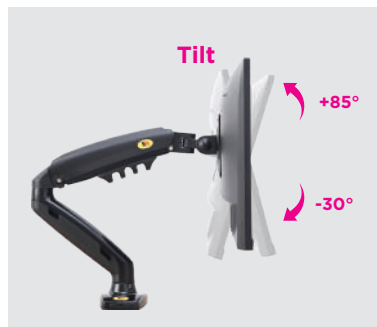

F80

Premium steel single arm Desktop Mount
For most 17" - 32"

New Style
New Design

Upright
260mm

Weight Capacity
2-9 Kg

Curved Monitor

VESA Compatible
75x75-100x100

Swivel Range
+90°~-90°

Tilt Range
+85° ~ -30°

Screen Rotation
360°

Upright

Upright (Height Adjustable)

Height can maximise or minimize according to the comfort level. Specially designed to feel free from stress and work.

Tilt

+85°

-30°

Screen Tilting

Tilt reduce the glare of overhead lights or if your monitor is too high and can't be adjusted to your eye level.

Rotation

360°

Screen Rotation

Specially Integrated for landscape and portrait view.